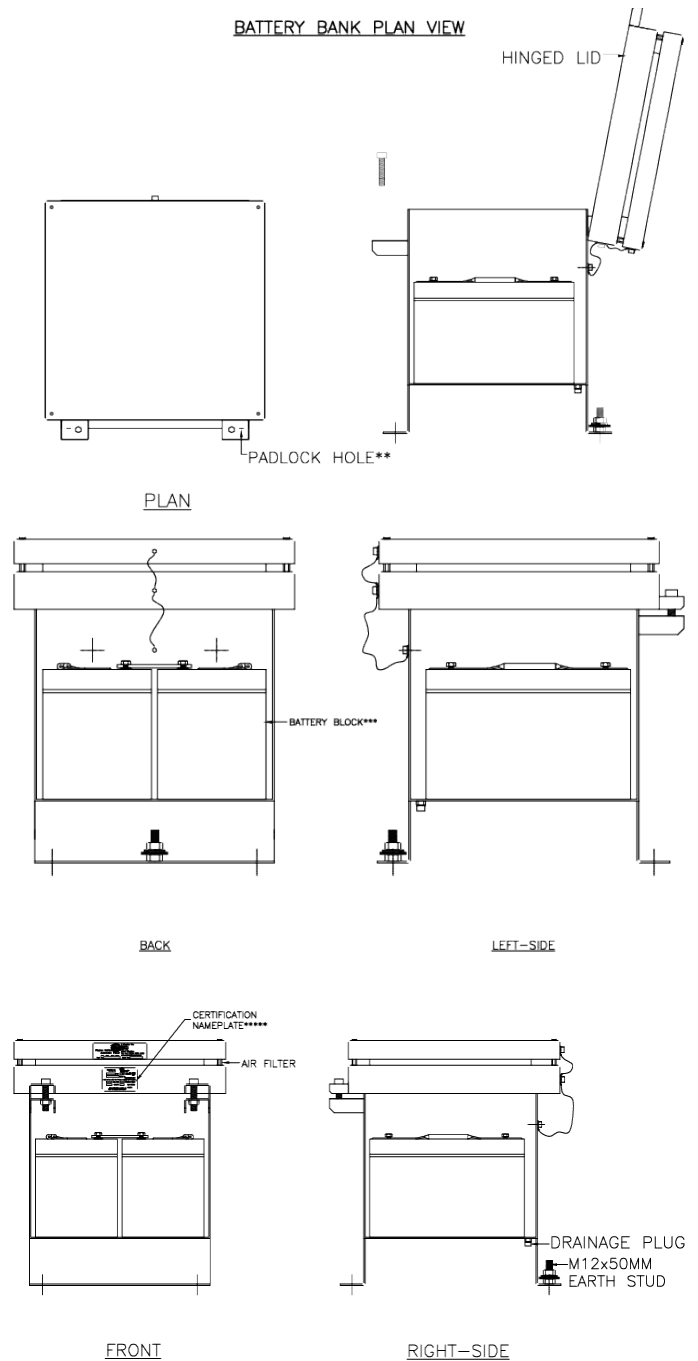

MECHANICAL SPECIFICATIONS

Dimension	Bespoke or standard sizes available
Weight	Dependent on size
Material	Stainless Steel or Galvanized Steel
Cable Entries	As per customers requirements

ELECTRICAL SPECIFICATIONS

Battery Capacities	Customisable to client/project requirement
Battery Voltages	2-48V DC available

*All values are subject to change without notice.

Pharos Marine Automatic Power, Inc.
Houston, TX - USA
sales@automaticpower.com
Phone: +1-713-228-5208

Pharos Marine Automatic Power
Gray, LA - USA
rieblanc@automaticpower.com
Phone: +1-985-223-8700

Pharos Marine Automatic Power, Ltd.
London, UK
sales@pharosmarine.com
Phone: +44-20-8538-

AB Pharos Marine Pte.
Singapore
sales@pharos-api.com
Phone: +65-6747-9325